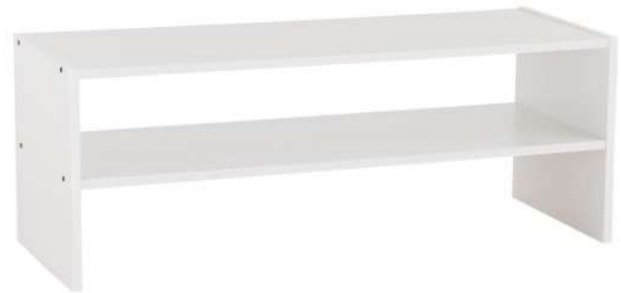

Missing Items

42" Samsung TV also missing

Inside missing Hefty 13 GALLON trash can was a bathroom sized Simple Human can, a plastic trash can, a knife block and a small ITarget tool kit.

2 shoe racks missing

Damaged Items

Two of four damaged sides of bed frame. In addition the slats for the frame were missing and so the frame was useless

Desk chipped and handle ripped off